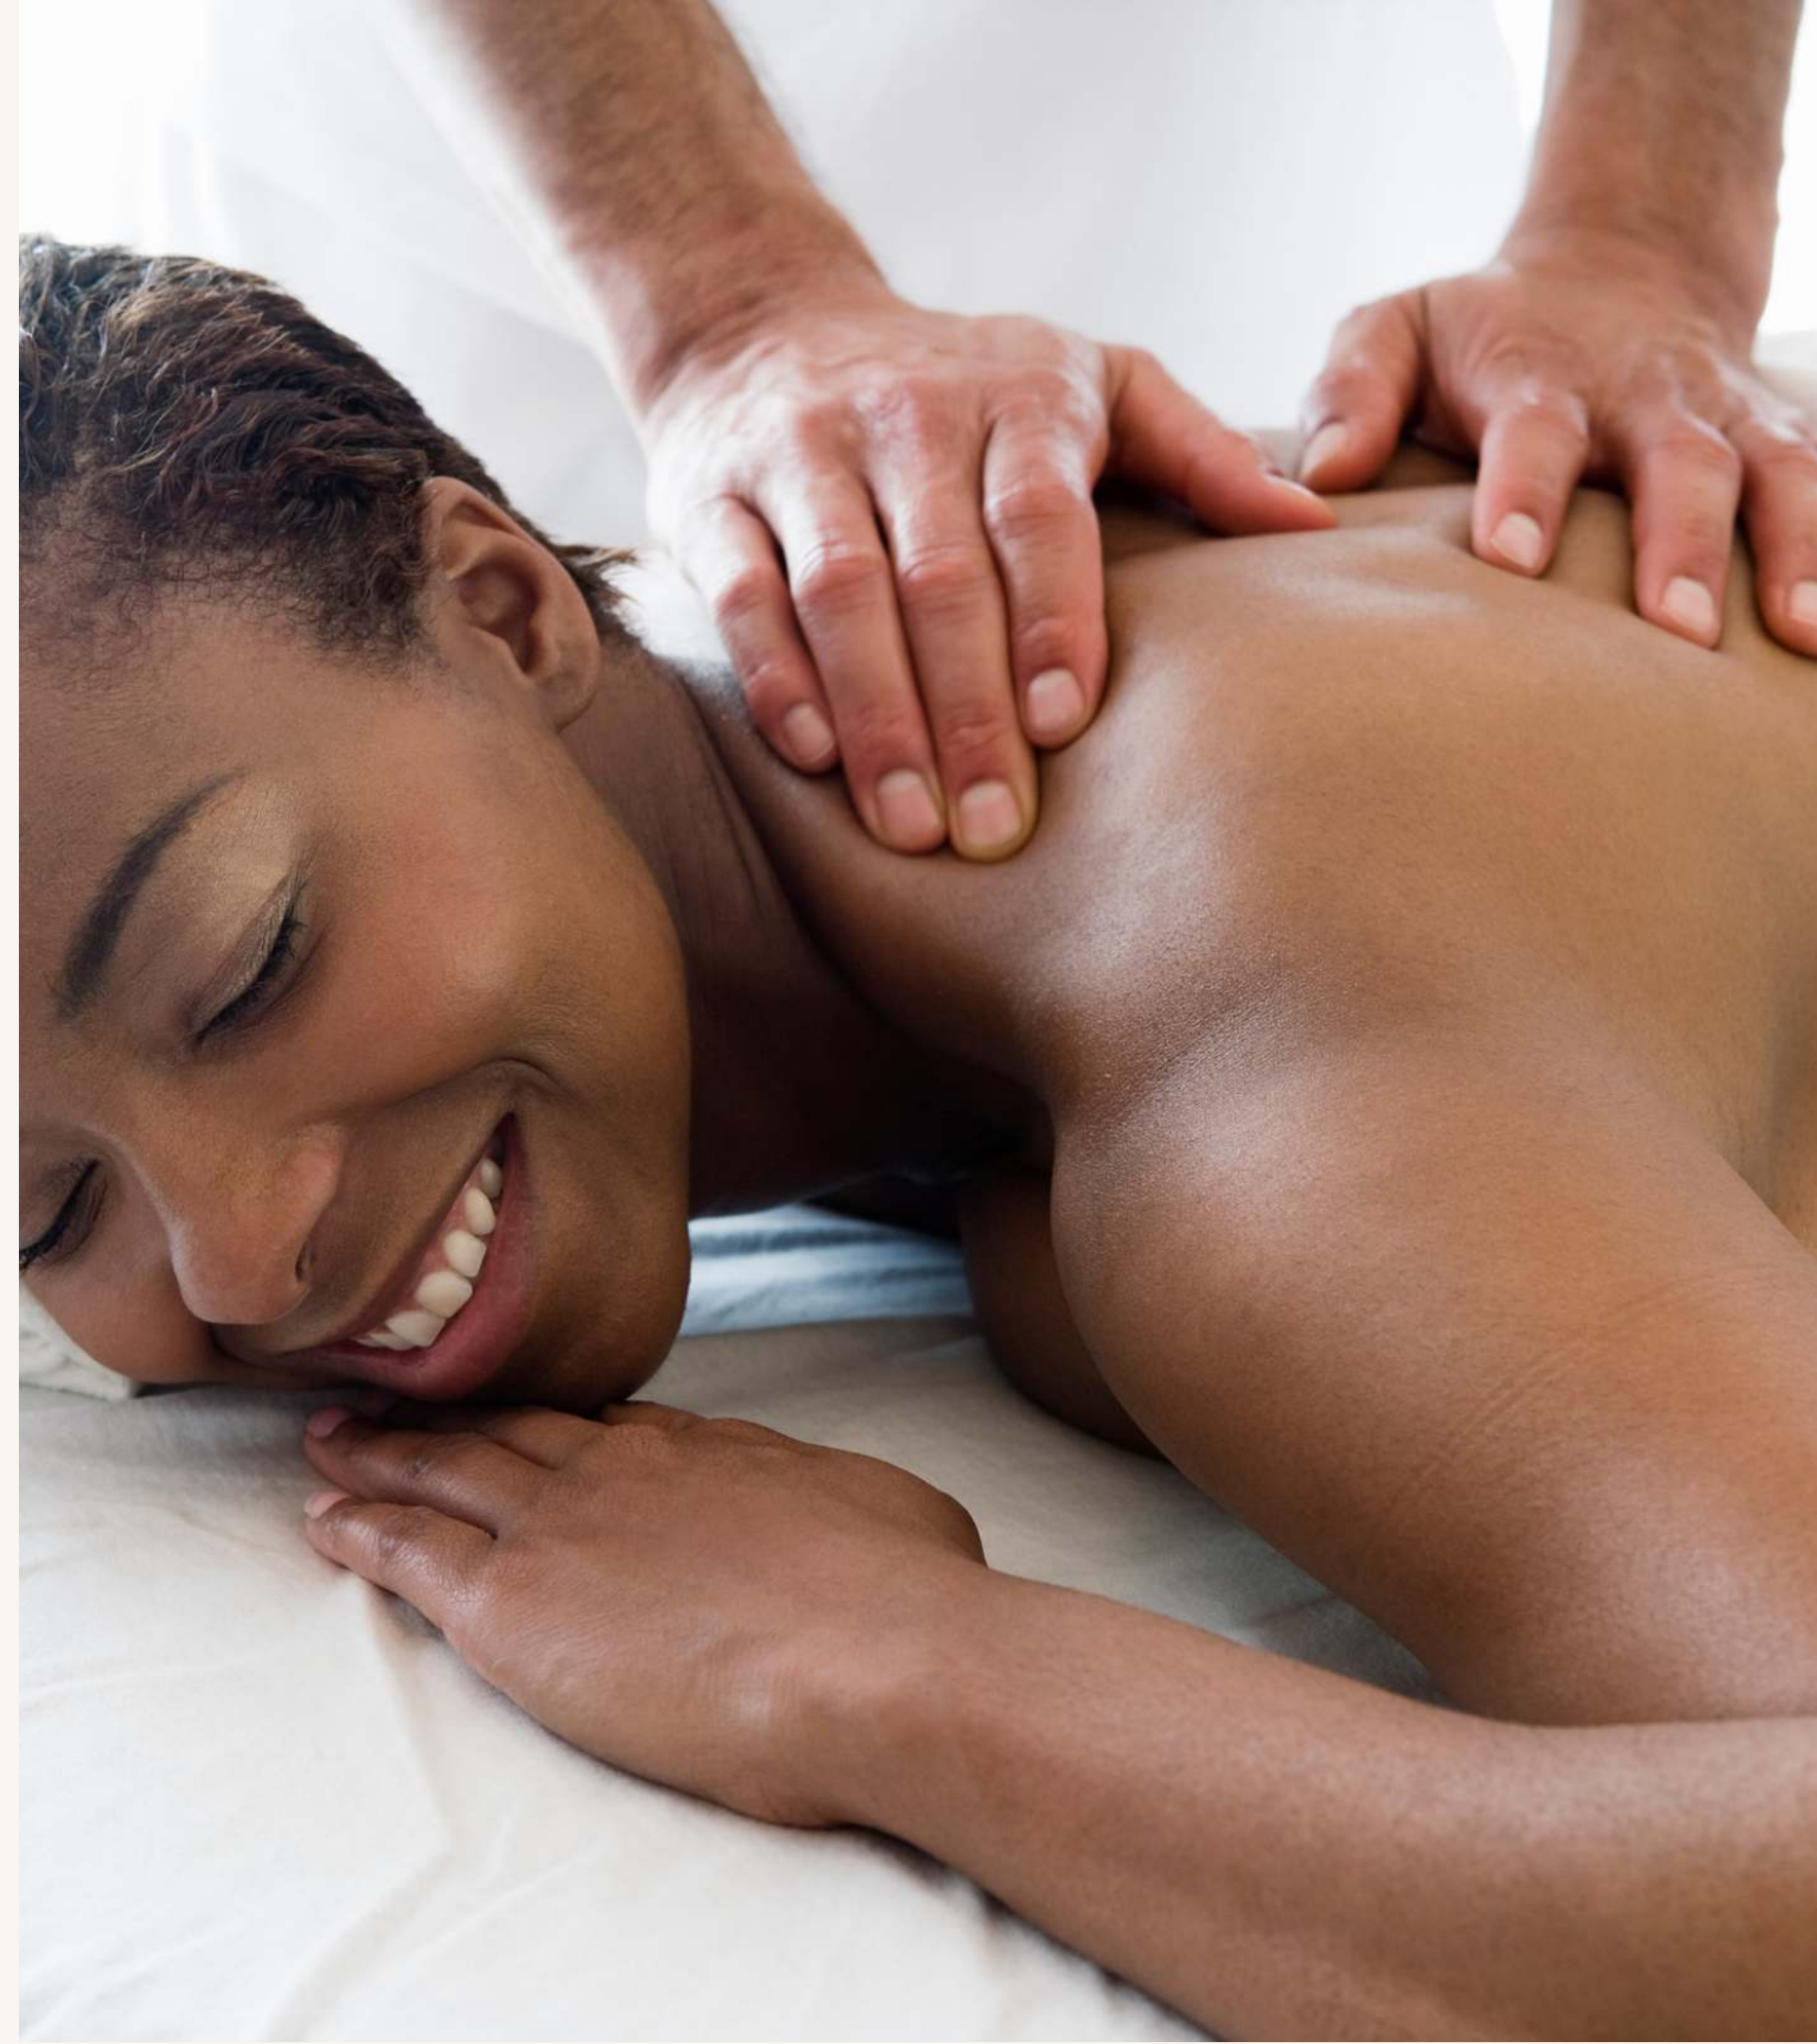

AVAILABLE DAILY

24 hour advanced reservations required.

massage therapy *in room treatment*

MOTHER TO BE

Relieves aching muscles and pressure, easing tension and promoting a sense of calm during a special time.